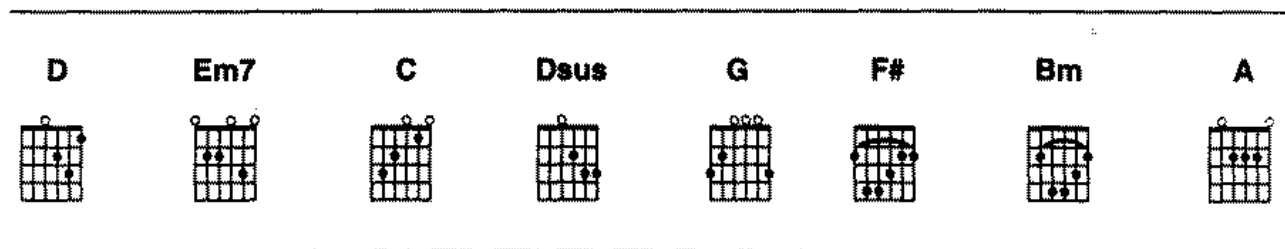

SIMPLE PRAYER

Terry Butler

D **Em7**
Lord, this is my simple prayer
C **D** **Dsus**
 Come and purify me
D **Em7**
Cause my heart to burn again
C **D**
 Fill it with your fire

G **F#** **Bm** **A** **Bm**
I cry out for your hol - i - ness
 Em7 **A** **D**
Please cleanse this wandering heart
G **F#** **Bm** **A** **Bm**
Wash my shame and my brok-en-ess
 Em7 **A**
I surrender, surrender