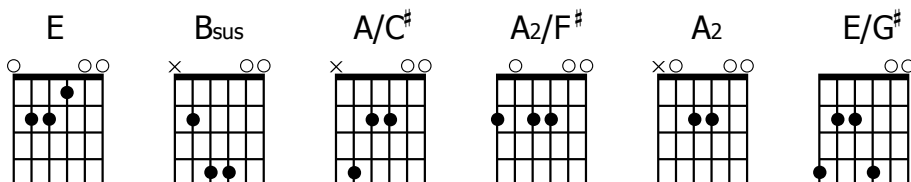

SIMPLE TOKEN

JIM WOOD

♩=82

E B_{sus} A/C[#] E
All I have to offer is my heart laid bare

(E) B_{sus} A/C[#] E
All that I can bring You is my life laid down

 A₂/F[#] A₂ E
But it's just a simple token of my love for You my precious King

 E B_{sus} A/C[#] E
In awe I bow before You giving all I have

(E) B_{sus} A/C[#] E
Kneeling at Your feet I submit to You

 A₂/F[#] A₂ E
But it's just a simple token of my love for You my precious King (2x)

E A₂/F[#] E/G[#] A₂
All to You and so much more

 E A₂/F[#] A₂
I long to lay before Your throne

E A₂/F[#] E/G[#] A₂
All to You and so much more

 A₂/F[#] A₂ E A/C[#] E A/C[#]
How could it be enough to fully say "I love You"